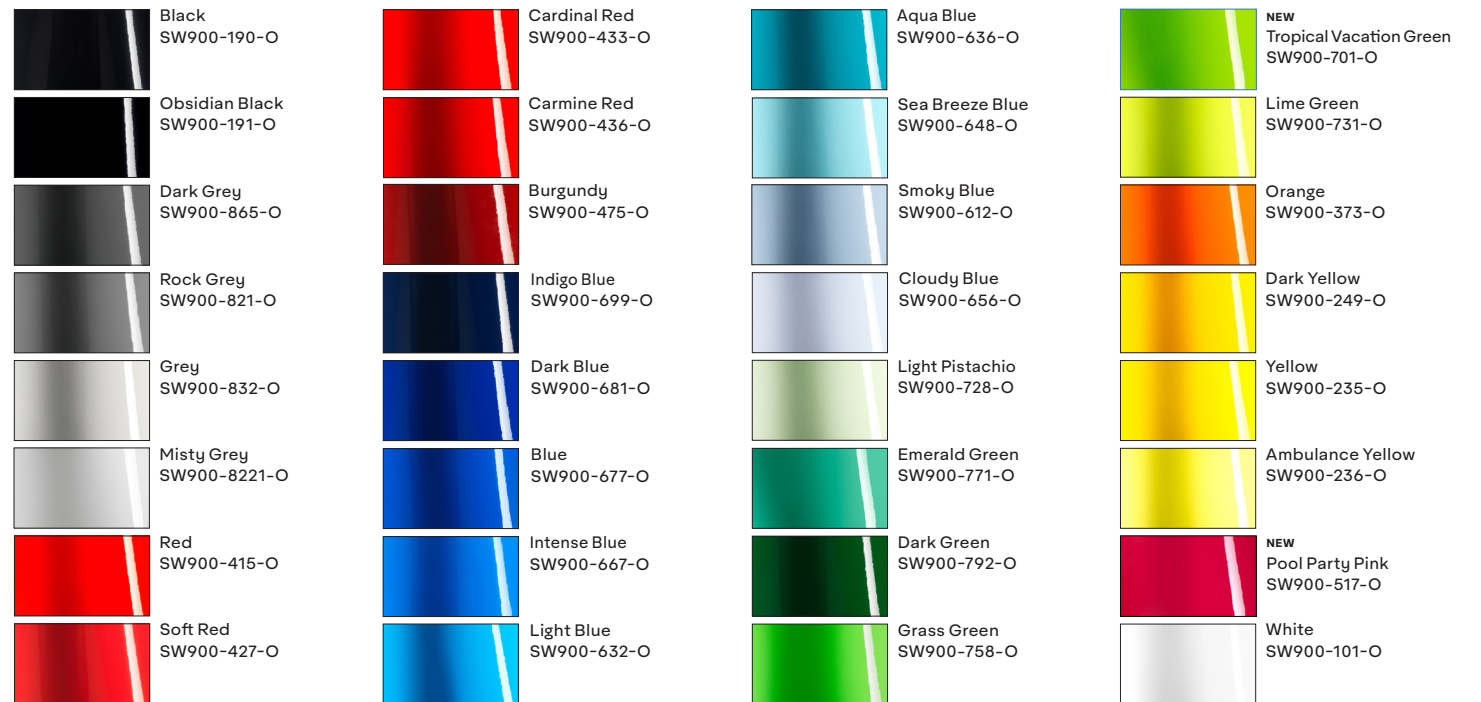

Color Selector
Guide

Avery Dennison®

Supreme Wrapping Film™

FOR THE LOVE OF CARS.

Supreme Wrapping Film™

Combining performance, versatility and convenience, these multi-layered films incorporate color and clear protective layers. They provide a smooth, attention grabbing finish that's both durable and dazzling.

Film Type	Cast vinyl
Adhesive	Long-term removable
Liner	90# StaFlat™ with Easy Apply™ RS
Conformability	Compound curves & deep recesses

Gloss

Satin

Gloss Metallic

Satin Metallic

Matte

	Black SW900-180-O
	Dark Grey SW900-856-O
	Olive Green SW900-732-O
	Khaki Green SW900-711-O
	Orange SW900-321-O
	White SW900-102-O

Diamond

	Silver SW900-878-D
	Red SW900-426-D
	Purple SW900-587-D
	Blue SW900-676-D
	Amber SW900-221-D
	White SW900-161-D

ColorFlow™

	Satin Solar Dawn SW900-476-S <i>Black/Red</i>		Gloss Roaring Thunder SW900-552-S <i>Blue/Red</i>
	Satin Roaring Thunder SW900-551-S <i>Blue/Red</i>		Gloss Rushing Riptide SW900-674-S <i>Cyan/Purple</i>
	Satin Rushing Riptide SW900-673-S <i>Cyan/Purple</i>		Gloss Lightning Ridge SW900-611-S <i>Green/Purple</i>
	Satin Lightning Ridge SW900-610-S <i>Green/Purple</i>		Gloss Urban Jungle SW900-787-S <i>Silver/Green</i>
	Satin Frozen Ocean SW900-788-S <i>Cyan/Blue</i>		Gloss Hidden Forest SW900-789-S <i>Green/Purple</i>
	Satin Moonstone SW900-634-S <i>Silver/Blue</i>		Gloss Fresh Spring SW900-252-S <i>Silver/Gold</i>
	Satin Urban Jungle SW900-786-S <i>Silver/Green</i>		Gloss Rising Sun SW900-447-S <i>Red/Gold</i>
	Satin Fresh Spring SW900-251-S <i>Silver/Gold</i>		
	Satin Rising Sun SW900-446-S <i>Red/Gold</i>		

Extreme Texture

	Rugged Onyx Black SW900-182-X
	Carbon Fiber Black SW900-194-X
	Brushed Black SW900-193-X
	Rugged Bedrock Grey SW900-824-X
	Brushed Titanium SW900-802-X
	Brushed Aluminum SW900-812-X

	Brushed Steel SW900-813-X
	Rugged Combat Green SW900-718-X
	Rugged Marsh Green SW900-738-X
	Brushed Bronze SW900-933-X
	Carbon Fiber White SW900-115-X