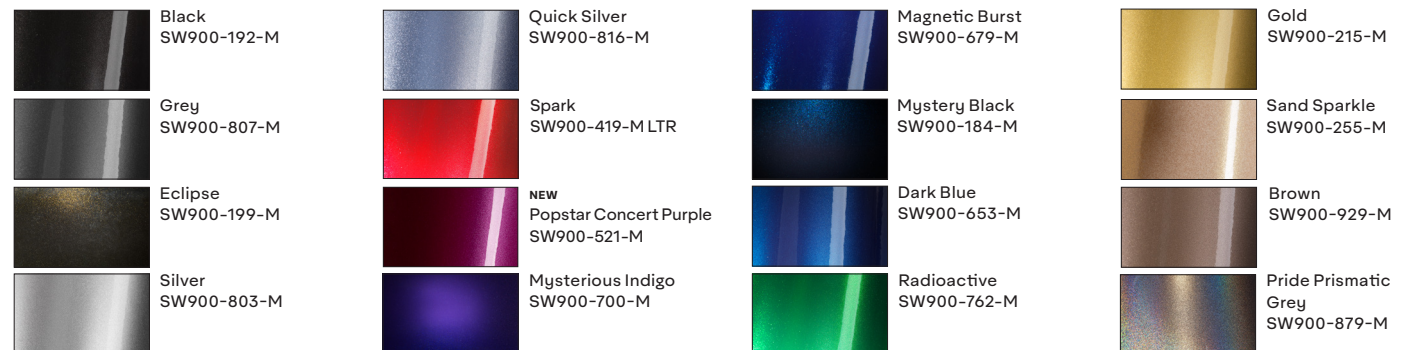

Film Type	Cast vinyl
Adhesive	Long-term removable
Liner	90# StaFlat™ with Easy Apply™ RS
Conformability	Compound curves & deep recesses

Gloss

Satin

Gloss Metallic

Satin Metallic

Matte

	Black SW900-180-O
	Dark Grey SW900-856-O
	Olive Green SW900-732-O
	Khaki Green SW900-711-O
	Orange SW900-321-O
	White SW900-102-O

Matte Metallic

	Gunmetal SW900-840-M
	Charcoal SW900-845-M
	Anthracite SW900-858-M
	Silver SW900-857-M
	Garnet Red SW900-472-M
	Cherry Matte Metallic SW900-444-M
	Purple SW900-565-M

	Night Blue SW900-623-M
	Brilliant Blue SW900-671-M
	Blue SW900-615-M
	Frosty Blue SW900-643-M
	Moss Green SW900-737-M
	Apple Green SW900-745-M
	Pink SW900-520-M

Diamond

	Silver SW900-878-D
	Red SW900-426-D
	Purple SW900-587-D
	Blue SW900-676-D
	Amber SW900-221-D
	White SW900-161-D

ColorFlow™

	Satin Solar Dawn SW900-476-S <i>Black/Red</i>		Gloss Roaring Thunder SW900-552-S <i>Blue/Red</i>
	Satin Roaring Thunder SW900-551-S <i>Blue/Red</i>		Gloss Rushing Riptide SW900-674-S <i>Cyan/Purple</i>
	Satin Rushing Riptide SW900-673-S <i>Cyan/Purple</i>		Gloss Lightning Ridge SW900-611-S <i>Green/Purple</i>
	Satin Lightning Ridge SW900-610-S <i>Green/Purple</i>		Gloss Urban Jungle SW900-787-S <i>Silver/Green</i>
	Satin Frozen Ocean SW900-788-S <i>Cyan/Blue</i>		Gloss Hidden Forest SW900-789-S <i>Green/Purple</i>
	Satin Moonstone SW900-634-S <i>Silver/Blue</i>		Gloss Fresh Spring SW900-252-S <i>Silver/Gold</i>
	Satin Urban Jungle SW900-786-S <i>Silver/Green</i>		Gloss Rising Sun SW900-447-S <i>Red/Gold</i>
	Satin Fresh Spring SW900-251-S <i>Silver/Gold</i>		
	Satin Rising Sun SW900-446-S <i>Red/Gold</i>		

Extreme Texture

	Rugged Onyx Black SW900-182-X
	Carbon Fiber Black SW900-194-X
	Brushed Black SW900-193-X
	Rugged Bedrock Grey SW900-824-X
	Brushed Titanium SW900-802-X
	Brushed Aluminum SW900-812-X

	Brushed Steel SW900-813-X
	Rugged Combat Green SW900-718-X
	Rugged Marsh Green SW900-738-X
	Brushed Bronze SW900-933-X
	Carbon Fiber White SW900-115-X